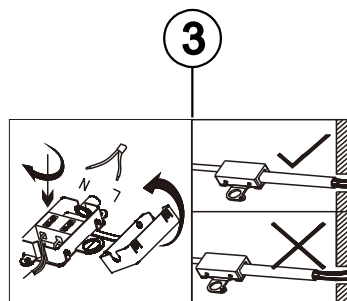

GLOBO

LIGHTING

www.globo-lighting.com

48449-56

B

memory function

4000 K **3** LIGHT STEPS 6000 K 2700K

2700K-6000K

night light

dimmable

colour fixing

incl.

many light steps

many steps

ON LM ↑ 6000K

Night light → 2700K
6000K ← 4000K

I ON	○ OFF
☀ LM ↑	☀ LM ↓
● CCT ↑	○ CCT ↓
↻	* * Moon

OFF LM ↓ 2700K

Night light

Reset remote control

OFF 20S

ON

3S

Frequency Bandwidth	Maximal radiation transmitting power
2527MHz	3.12dBm

ON Step 1 2700K

OFF Step 2

ON Step 3 4000K

OFF Step 4

ON Step 5 6000K

OFF Step 6

ON Step 7 Night light

GLOBO Handels GmbH
Gewerbestr. 3
A-9184 Sankt Peter
AUSTRIA